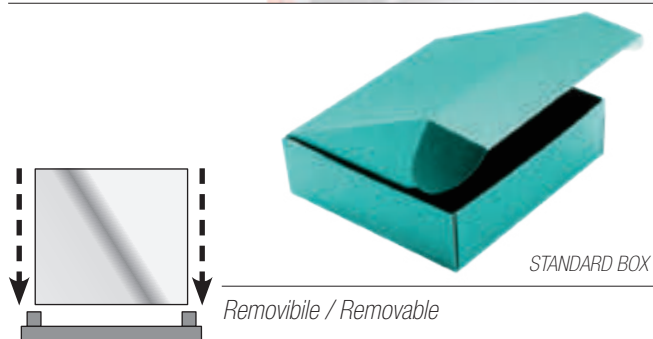

STANDARD BOX

Base removibile / Removable base

Serie **IT22160**

Art./Ref	Misure/Size cm	Sp/th	Material
<b>IT22160</b>	24,5x h22	0,5 cm	Glass
<b>IT22161</b>	26,5x h24	0,5 cm	Glass

Stampa Transfer su targa  
Transfer heat printing on plate