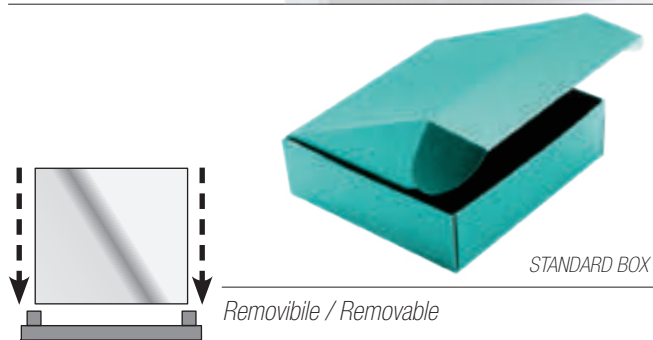

Serie **IT22170**

Art./Ref	Misure/Size cm	Sp/th	Material
IT22170	24,5x h22	0,5 cm	Glass
IT22171	26,5x h24	0,5 cm	Glass