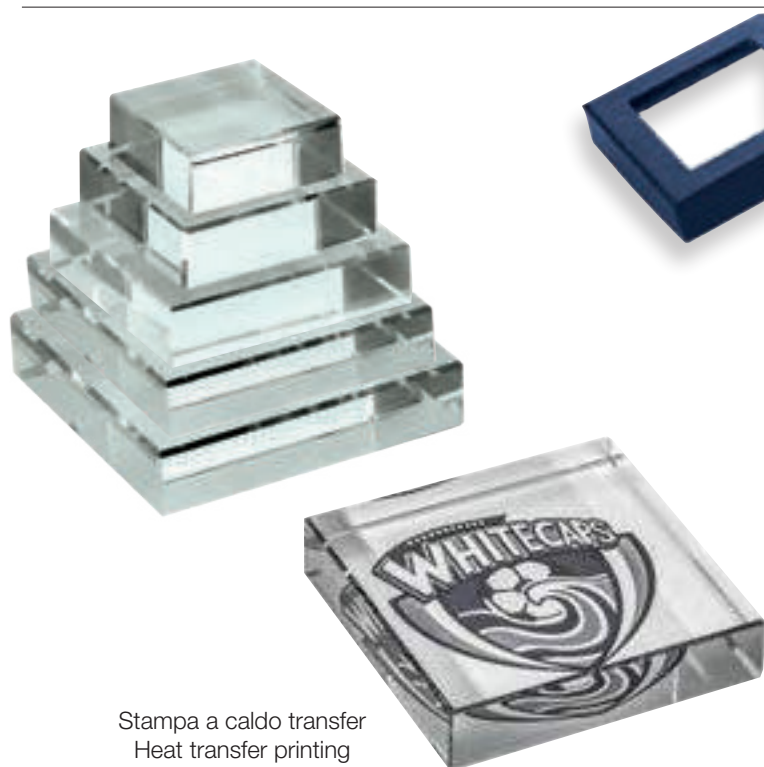

Serie **5020GA**