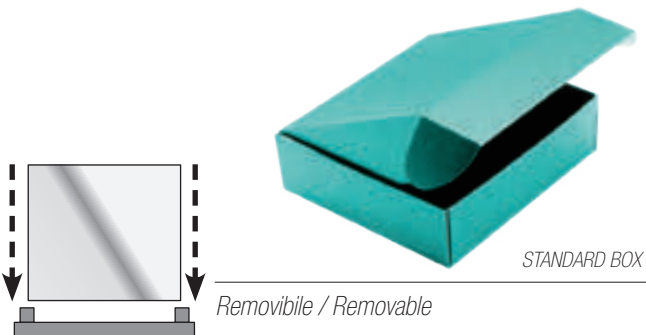

STANDARD BOX

Removibile / Removable

Incisione laser CO2  
(CO2) Laser engraving

Stampa Transfer su targa  
Transfer heat printing on plate

Stampa Digitale UV  
UV Digital Printing

Serie **IT22080**

Art./Ref	Misure/Size cm	Sp/th	Material
<b>IT22080</b>	24x h20	0,5 cm	Glass
<b>IT22081</b>	26x h22	0,5 cm	Glass